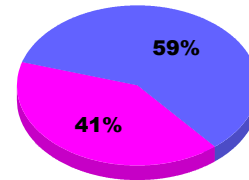

Status Quo Clubs Compared to Status Quo Members

■ Status Quo Clubs
 ■ Total Status Quo Members

MEMBERSHIP

Membership Results
2012-2013

Membership
2011-2012

Month	Net Memb Goal	Actual New Memb	Actual Dropped Memb	Gain/Loss of Memb	Gain/Loss of Memb
Jul/Aug/Sep	54	54	-102	-48	-46
Totals	54	54	-102	-48	-46

Membership Results 2012-2013

Goal, New, Dropped, Gain/Loss

■ Goal
 ■ Actual
 ■ Dropped
 ■ Gain Loss

Comparison of Membership Gain/Loss

Current Year Compared to the Previous Year

■ Current Year
 ■ Previous Year

Gender Comparison 2012-2013

Jul/Aug/Sep

■ Male
 ■ Female